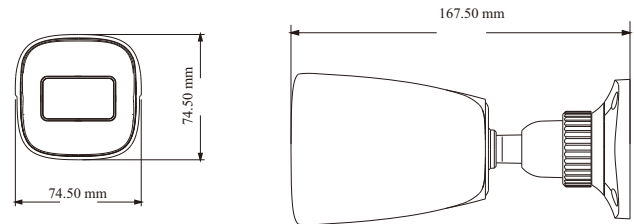

DORI Distance				
Lens	Detect	Observe	Recognize	Identify
2.8mm	41.49m(135.13ft)	16.60m(54.46ft)	8.30m(27.23ft)	4.15m(13.61ft)
3.6mm	50.64m(166.14ft)	20.26m(66.46ft)	10.13m(33.23ft)	5.06m(16.60ft)
Others				
Power Supply	DC12V/PoE			
Power Consumption	< 6W			
Operating Environment	- 30 °C ~ 60 °C (-22°F~140°F);Humidity: less than 95 % (non-condensing)			
Storage Environment	- 30 °C ~ 65 °C (-22°F~149°F), Humidity: less than 95 % (non-condensing)			
Dimensions (mm)	167.5 × 74.5 × 74.5			
Weight (net)	Approx. 0.38KG			
Installation	Ceiling mounting; Wall mounting			
Certificate	CE, FCC			
Environmental Protection	Complies with Directive EU RoHS, WEEE(2012/19/EU), directive 94/62/EC and REACH(EC1907/2006)			

DIMENSIONS