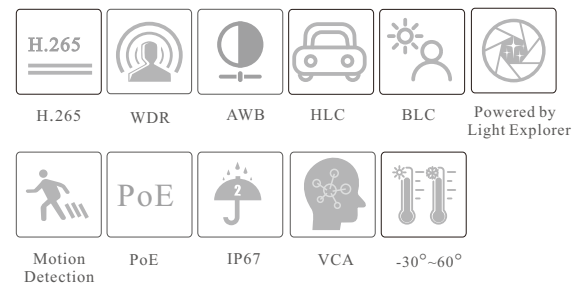

Powered by **Light Explorer**

TD-9421S4H-A

2MP IR Starlight Bullet Network Camera

- H.265+ /H.265 /H.264+/H.264/MJPEG coding
- Max.resolution: 2MP (1920 × 1080)
- ICR auto switch, true day / night vision
- Starlight
- 3D DNR, WDR, HLC, BLC, smart IR, etc.
- ROI coding
- 20~30m IR night view distance
- Built-in micro SD card slot, up to 256GB
- DC12V/PoE power supply
- IP 67 ingress protection
- Support three streams
- Support remote monitoring by smart phones& tablet PCs with iOS and Android OS
- Support P2P function
- Intelligent analytics